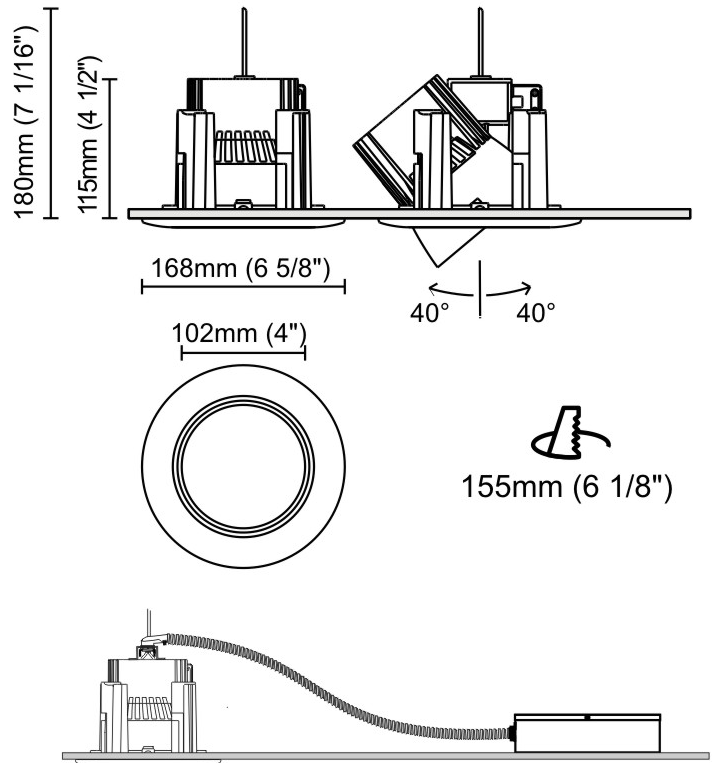

1. To build a product code in our configurator select the specify button on the base model # product page
2. To build a manual product code on this datasheet choose from the options listed below in blue font and add the suffix to the base model #

GENERAL

Series: Dixit
Subseries: Dixit RA17
Brand: Ivela
Division: Architectural
Mounting Type: Recessed
Mounting Location: Ceiling
Subcategory: Downlight

PHYSICAL

Shape: Round
Diameter (mm): 168
Diameter (in): 6 5/8
Height (mm): 180
Height (in): 7 1/16
Min. Recessing Depth (mm): 180
Min. Recessing Depth (in): 7 1/16
Light Distribution: Adjustable / Direct
Weight (kg): 2
Weight (lbs): 4.40
Diffuser: Clear Polycarbonate
Fixture Finish: MWH
Fixture Material: Aluminum Die Cast

ELECTRICAL

Lamp Type: LED
Total Output Wattage (W): 33
Dimming: Tri-Mode (Non-Dimming and Phase Dimming (120Vac only) and 0-10V Dimming)
Driver Included: No
Driver Location: Recessed Housing
Driver Type: Constant Current - Universal
Driver Class: Class 2
Housing: See Components
Input Voltage (V): 120 - 277
Constant Current (MA): 900

LED

Number of LEDs: 1
Color Temperature (°K): 3000
Max. Delivered Lumen (lm): 3770
CRI: >85 CRI
Lamp Life (hrs): 50000

OPTICAL

Optic°: 30
Upon Request: Optic 17° or 55° (mirror-metallized) / 70° (white)

RATINGS AND CERTIFICATIONS

Certified By: Certified for North American Standards
IP rating: IP20
IK Rating: IK07