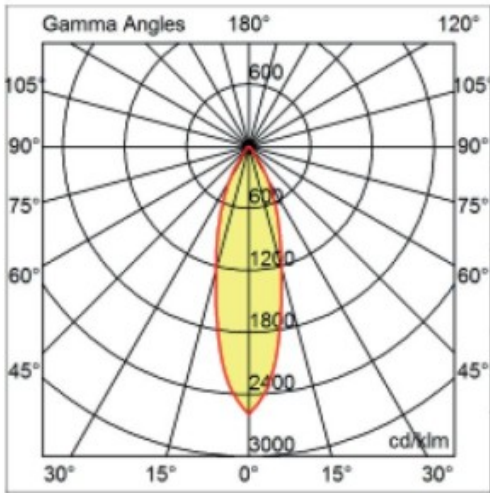

DIXIT RA8 RECESSED

A56073-

PROJECT
TYPE
SPECIFIER
QUANTITY
DATE

26°