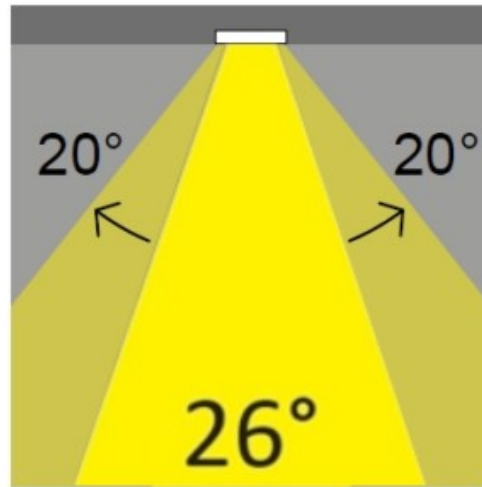

DP	DV			
Dimming	Phase	0-10V			
Color Temperature	27K	30K	35K	40K	K°
	2700K	3000K	3500K	4000K	

Order Example **K°**
L5XXXXXX-DV-30K
0-10V 3000K

A