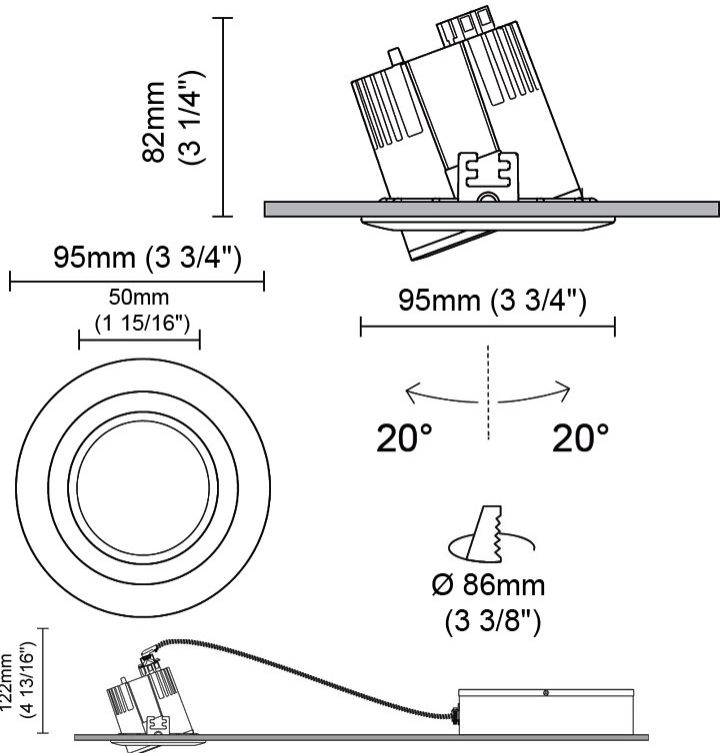

GENERAL

Series: Dixit
Brand: Ivela
Division: Architectural
Mounting Type: Recessed
Mounting Location: Ceiling
Subcategory: Downlight

PHYSICAL

Shape: Round
Diameter (mm): 95
Diameter (in): 3 ³/₄
Depth (mm): 82
Depth (in): 3 ¹/₄
Min. Recessing Depth (mm): 122
Min. Recessing Depth (in): 4 ¹³/₁₆
Light Distribution: Adjustable / Direct
Weight (kg): 0.4
Weight (lbs): 0.88
Cut-out Measurements: 86mm / 3 3/8

GENERAL

Series: Dixit
 Subseries: Dixit RA17
 Brand: Ivela
 Division: Architectural
 Mounting Type: Recessed
 Mounting Location: Ceiling
 Subcategory: Downlight

PHYSICAL

Shape: Round
 Diameter (mm): 168
 Diameter (in): 6 5/8
 Height (mm): 180
 Height (in): 7 1/16
 Min. Recessing Depth (mm): 180
 Min. Recessing Depth (in): 7 1/16
 Light Distribution: Adjustable / Direct
 Weight (kg): 2
 Weight (lbs): 4.40
 Diffuser: Clear Polycarbonate
 Fixture Finish: MWH
 Fixture Material: Aluminum Die Cast

GENERAL

Series: Dixit
 Subseries: Dixit RA8
 Brand: Ivela
 Division: Architectural
 Mounting Type: Recessed
 Mounting Location: Ceiling
 Subcategory: Downlight

PHYSICAL

Shape: Round
 Diameter (mm): 95
 Diameter (in): 3 3/4
 Height (mm): 82
 Height (in): 3 1/4
 Min. Recessing Depth (mm): 122
 Min. Recessing Depth (in): 4 13/16
 Light Distribution: Adjustable / Direct
 Weight (kg): 0.4
 Weight (lbs): 0.88
 Diffuser: Clear Polycarbonate
 Fixture Finish: MWH
 Fixture Material: Aluminum Die Cast
 Cut-out Measurements: 86mm / 3 3/8"

Optic°: 26
 Beam Angle: Symmetric
 Adjustability: Tilt ±20°
 Upon Request: Optic 45° (mirror-metallized) / 65° (white)

RATINGS AND CERTIFICATIONS

Certified By: Certified for North American Standards
 IP rating: IP20
 IK Rating: IK08
 Glare Rating: ≤ 19